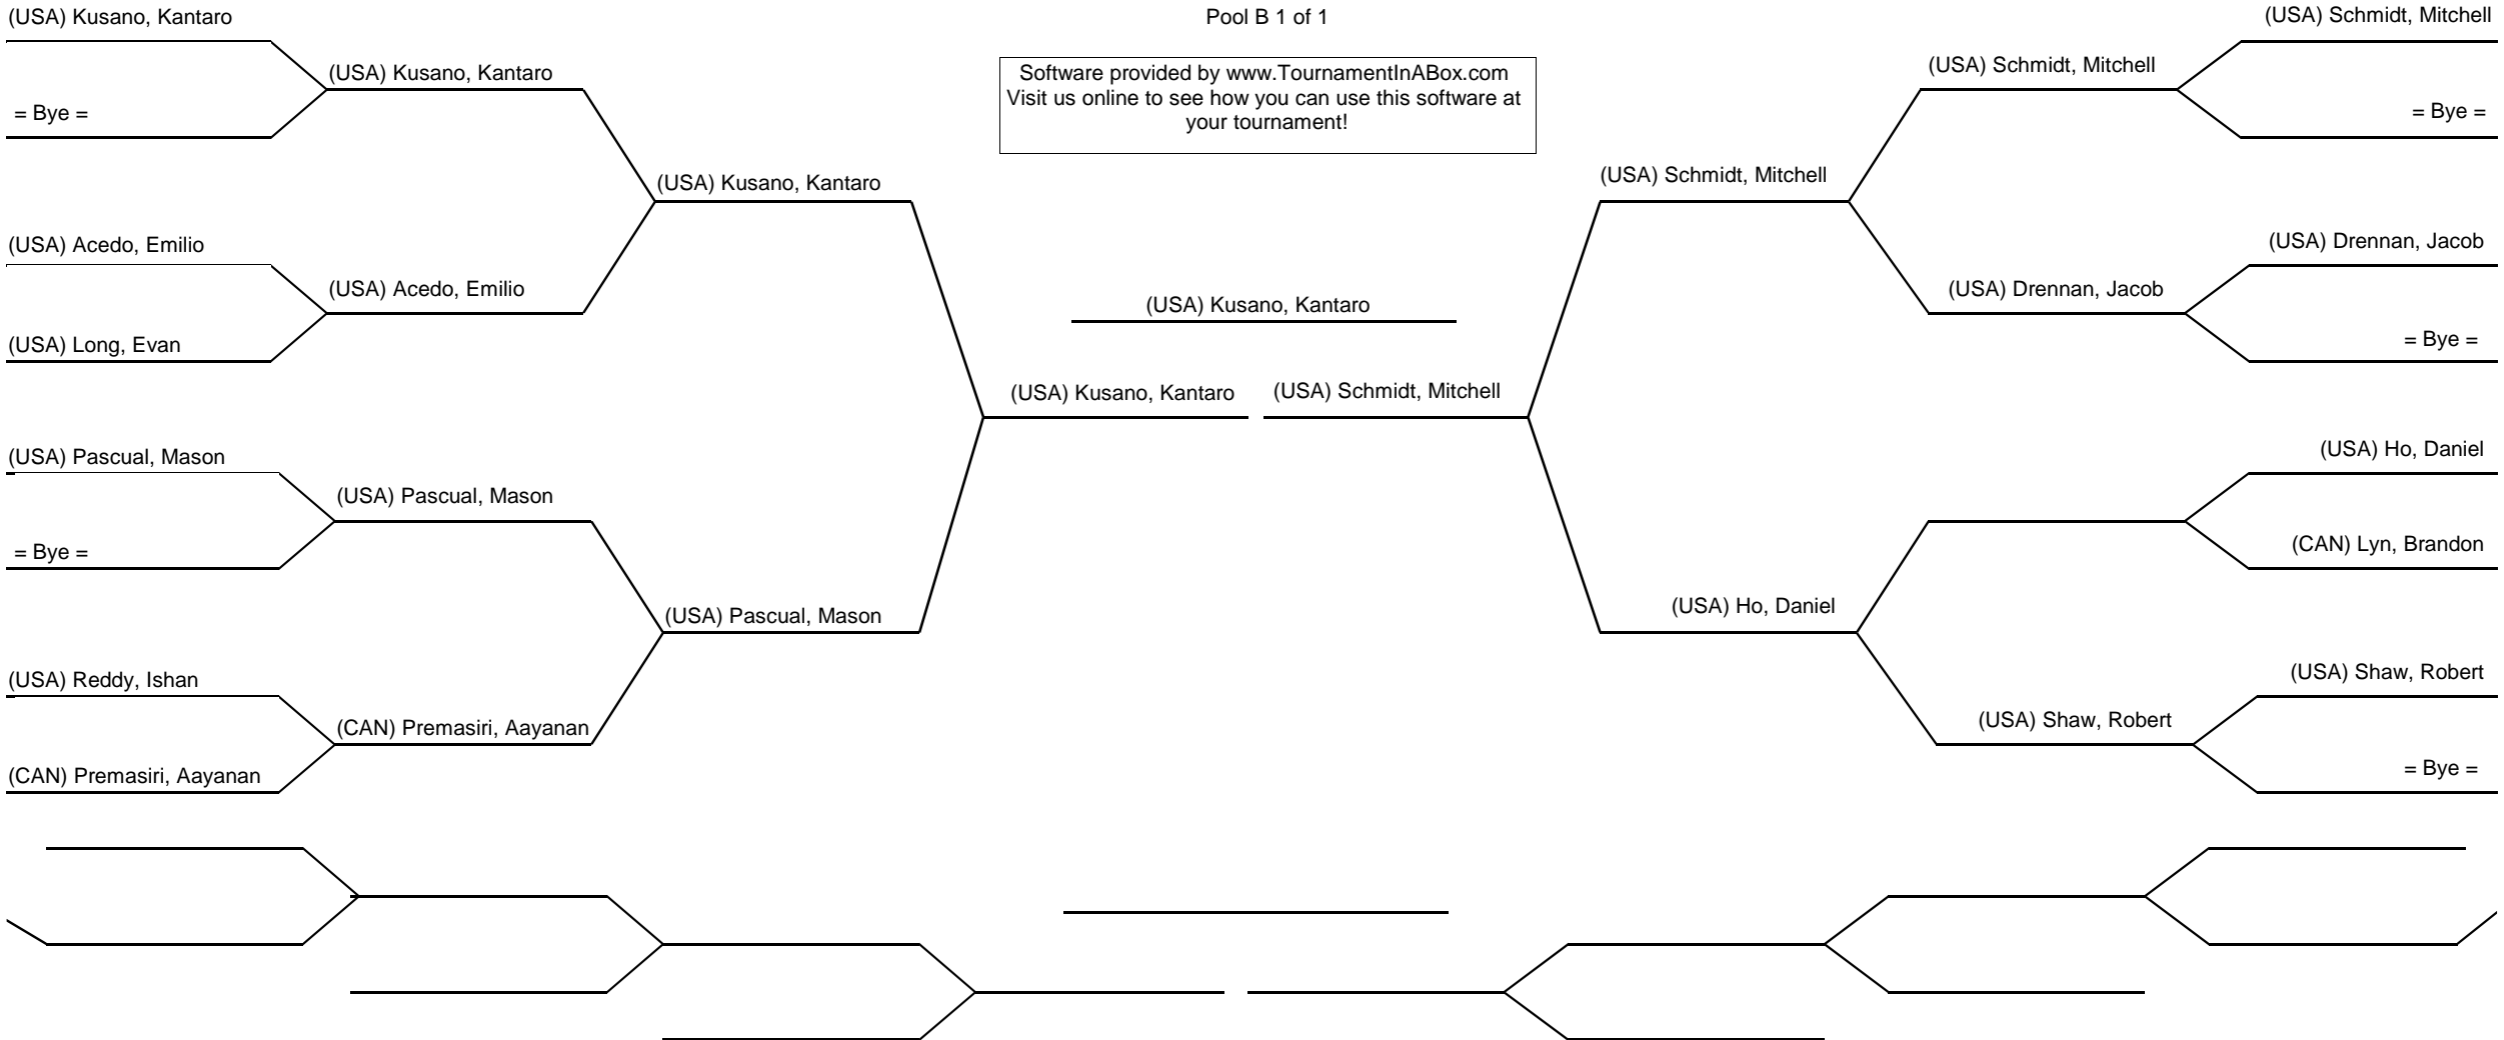

Event: 2024 Junior International Cup
 Location: Forth Worth, TX
 Date Start: 3/29/2024 Date End: 3/31/2024
 Coordinator USA Karate

www.TournamentInABox.com

Tournaments Made Easy

1st: _____
 2nd: _____
 3rd: _____
 4th: _____

Division: K70

14 Boys Advanced Kata

Force Division Check-In

Competitors : 21

Byes : 11

Ring# _____ Ring 2

3/28/2024 6:31:35 PM
 Pool B 1 of 1

Software provided by www.TournamentInABox.com
 Visit us online to see how you can use this software at
 your tournament!